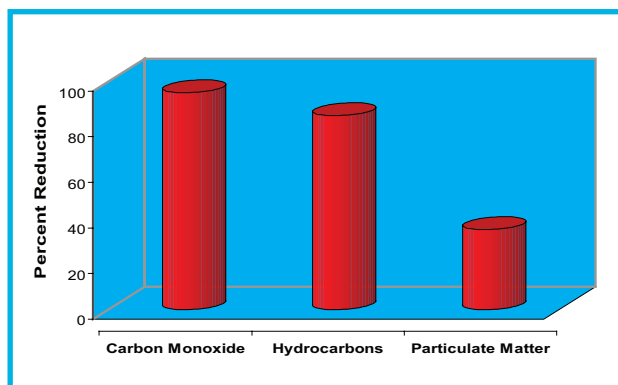

Typical MINE-X® Catalytic Muffler Conversion Efficiency